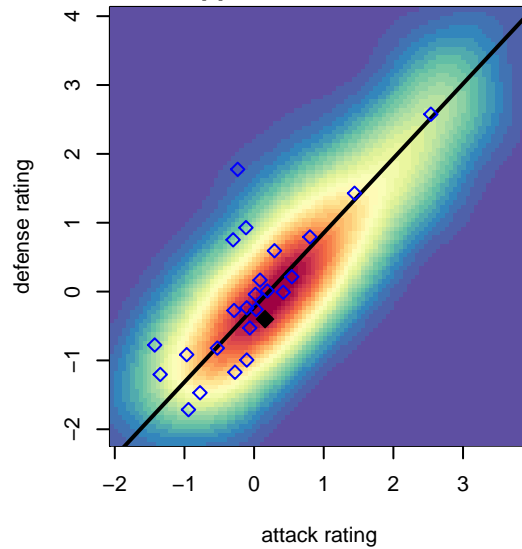

Venues played:
 2016 Baker Blast COPA U13
 2016 REDAPT Cup Age Group U13
 2016 SX Cup U13 Gold – Tier 3 U13
 2016 PSPL Copa U13
 2016 Spr PSPL Classic 2 U13

NC Alliance FC G04
 Dots are actual minus expected GF (blue circles) and GA (red triangles).
 Blue line is smoothed change in attack strength. Red is smoothed change in defense strength.

**attack and defense variance (black dot)
relative to other teams
and top 10 in region**

**attack and defense rating
relative to others at age
and all opponents in last 13 months**

Performance relative to 13 month average