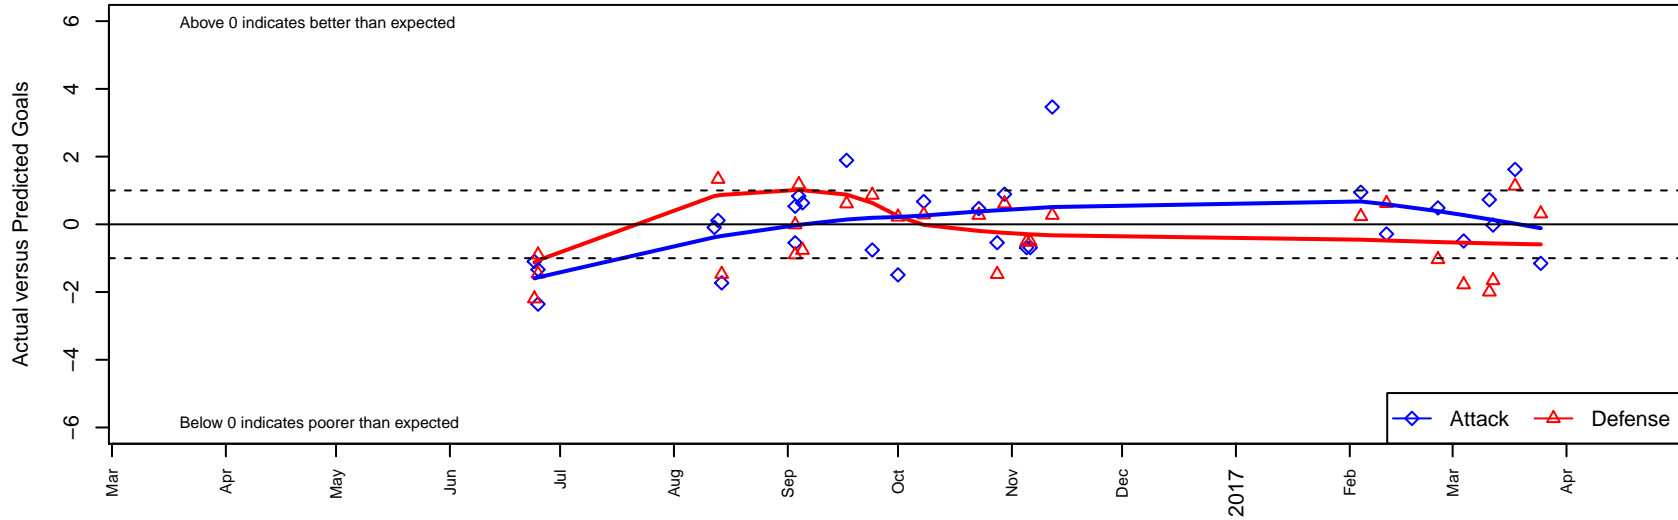

NC Alliance FC G04

North Country Alliance FC
 , WA
 G04 total strength=764
 attack=1.17 defense=0.67
 fall league = PSPL Copa U13
 spr league = Spr PSPL Classic 2 U13

alt names used:
 NORTH COUNTY ALLIANCE G04 (WA)
 North County Alliance NC Alliance FC G04
 NORTH COUNTY ALLIANCE NCA REBELS (V
 99 North County Alliance GU13
 North County Alliance NC Alliance FC G04

Venues played:
 2016 Baker Blast COPA U13
 2016 REDAPT Cup Age Group U13
 2016 SX Cup U13 Gold – Tier 3 U13
 2016 PSPL Copa U13
 2016 Spr PSPL Classic 2 U13

NC Alliance FC G04
 Dots are actual minus expected GF (blue circles) and GA (red triangles).
 Blue line is smoothed change in attack strength. Red is smoothed change in defense strength.

**attack and defense variance (black dot)
relative to other teams
and top 10 in region**

**attack and defense rating
relative to others at age
and all opponents in last 13 months**

Performance relative to 13 month average