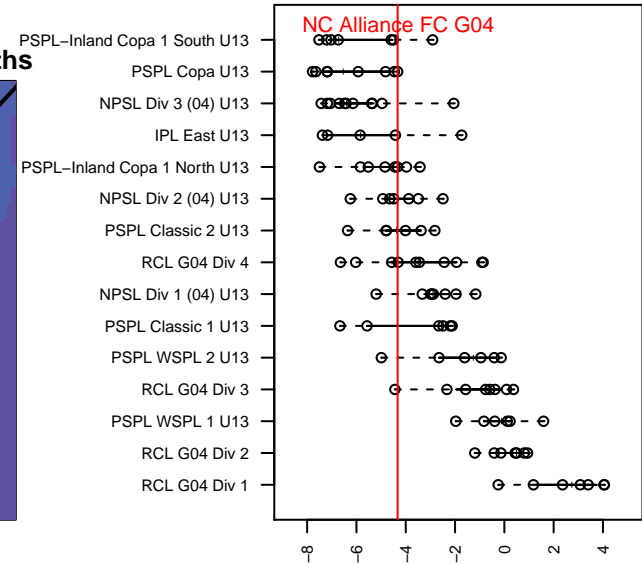

NC Alliance FC G04

North Country Alliance FC
 , WA
 G04 total strength=764
 attack=1.17 defense=0.67
 fall league = PSPL Copa U13
 spr league = Spr PSPL Classic 2 U13

alt names used:
 NORTH COUNTY ALLIANCE G04 (WA)
 North County Alliance NC Alliance FC G04
 NORTH COUNTY ALLIANCE NCA REBELS (V
 99 North County Alliance GU13
 North County Alliance NC Alliance FC G04

Venues played:
 2016 Baker Blast COPA U13
 2016 REDAPT Cup Age Group U13
 2016 SX Cup U13 Gold – Tier 3 U13
 2016 PSPL Copa U13
 2016 Spr PSPL Classic 2 U13

NC Alliance FC G04
 Dots are actual minus expected GF (blue circles) and GA (red triangles).
 Blue line is smoothed change in attack strength. Red is smoothed change in defense strength.

**attack and defense variance (black dot)
relative to other teams
and top 10 in region**

**attack and defense rating
relative to others at age
and all opponents in last 13 months**

Performance relative to 13 month average