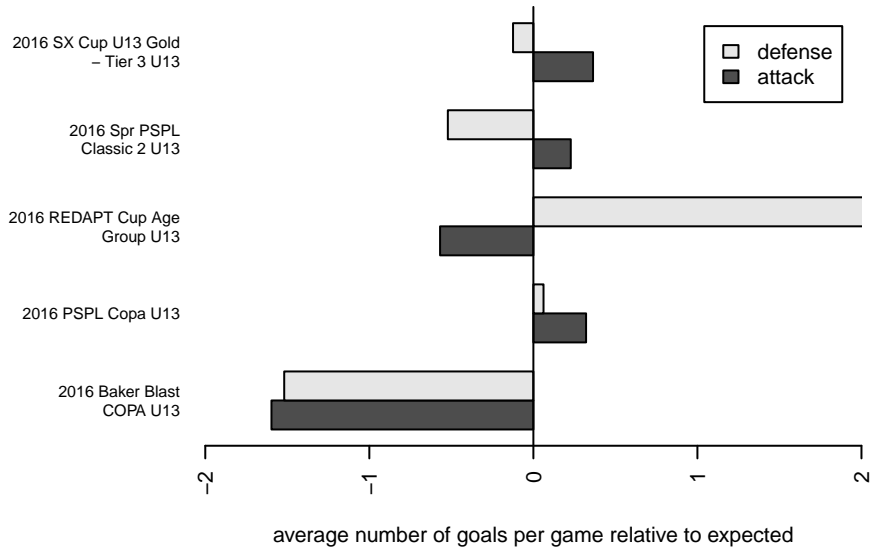

Venues played:
 2016 Baker Blast COPA U13
 2016 REDAPT Cup Age Group U13
 2016 SX Cup U13 Gold – Tier 3 U13
 2016 PSPL Copa U13
 2016 Spr PSPL Classic 2 U13

NC Alliance FC G04
 Dots are actual minus expected GF (blue circles) and GA (red triangles).
 Blue line is smoothed change in attack strength. Red is smoothed change in defense strength.

**attack and defense variance (black dot)
relative to other teams
and top 10 in region**

**attack and defense rating
relative to others at age
and all opponents in last 13 months**

Performance relative to 13 month average