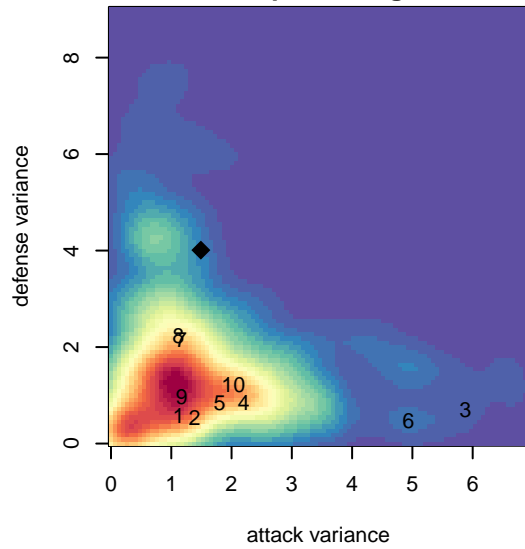

NC Alliance FC G04

North Country Alliance FC
 , WA
 G04 total strength=764
 attack=1.17 defense=0.67
 fall league = PSPL Copa U13
 spr league = Spr PSPL Classic 2 U13

alt names used:
 NORTH COUNTY ALLIANCE G04 (WA)
 North County Alliance NC Alliance FC G04
 NORTH COUNTY ALLIANCE NCA REBELS (V
 99 North County Alliance GU13
 North County Alliance NC Alliance FC G04

Venues played:
 2016 Baker Blast COPA U13
 2016 REDAPT Cup Age Group U13
 2016 SX Cup U13 Gold – Tier 3 U13
 2016 PSPL Copa U13
 2016 Spr PSPL Classic 2 U13

NC Alliance FC G04
 Dots are actual minus expected GF (blue circles) and GA (red triangles).
 Blue line is smoothed change in attack strength. Red is smoothed change in defense strength.

**attack and defense variance (black dot)
relative to other teams
and top 10 in region**

**attack and defense rating
relative to others at age
and all opponents in last 13 months**

Performance relative to 13 month average