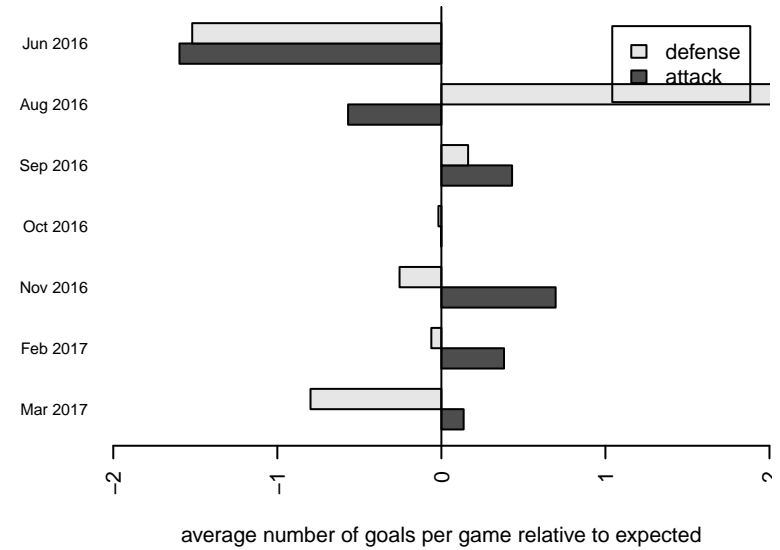

Performance relative to 13 month average